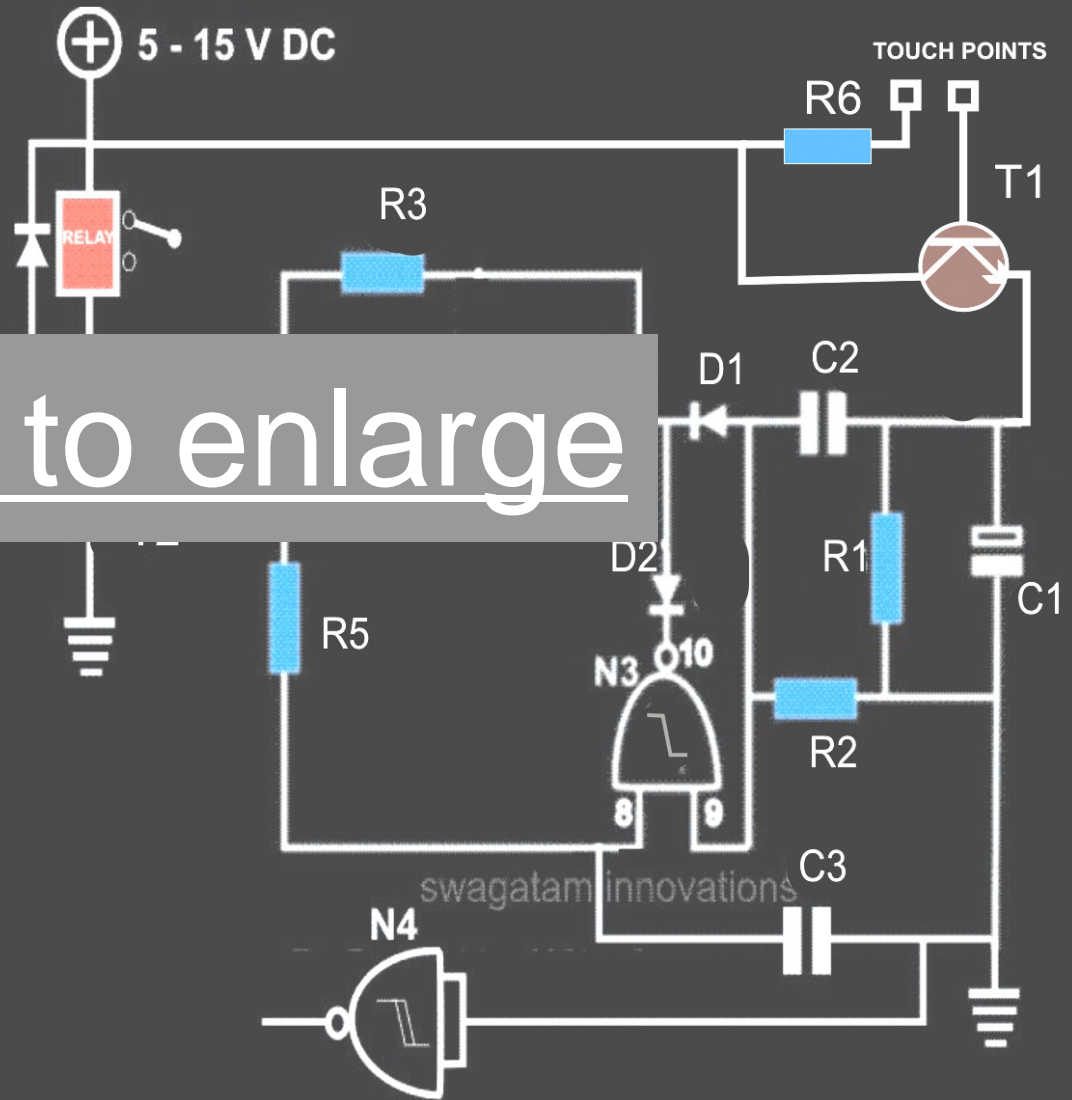

Audio Activated Relay Switch And Simple Touch Sensor Switch Circuit By XPMissions

Audio activated relay switch and simple touch sensor switch circuit

Click to enlarge

xpmissions.com