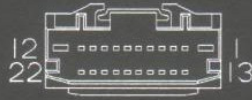

Car Stereo Wiring Diagram Alpine And Dodge Radio Wiring Diagram By XPMissions

Car stereo wiring diagram alpine and dodge radio wiring diagram

Amplifier

22 Plug White Female Connector

Pin	Color	Color Code	Gauge	
3				
6				
7				
14				
17				
18				No Connection
2		WT/GY	22	+ CAN IHS
13		WT/OR	22	- CAN IHS
12		YL/RD	14	+ Fused Battery
1		BK	14	- Ground
20		GY/OR	18	+ Amplified Left Front Door Tweeter
9		GY/YL	18	- Amplified Left Front Door Tweeter
19		GY/DG	18	+ Amplified Right Front Door Tweeter
8		GY/LG	18	- Amplified Right Front Door Tweeter
10		DG/TN	18	+ Amplified Left Rear Speaker (D Pillar LT)
21		DG/GY	18	- Amplified Left Rear Speaker (D Pillar LT)
11		GY/BR	18	+ Amplified Center Speaker (Dash Board)
22		GY/OR	18	- Amplified Center Speaker (Dash Board)
5		GY/DB	18	+ Amplified Right Rear Tweeter
16		GY/OR	18	- Amplified Right Rear Tweeter
4		DG/DB	18	+ Amplified Left Rear Tweeter
15		DG/OR	18	- Amplified Left Rear Tweeter