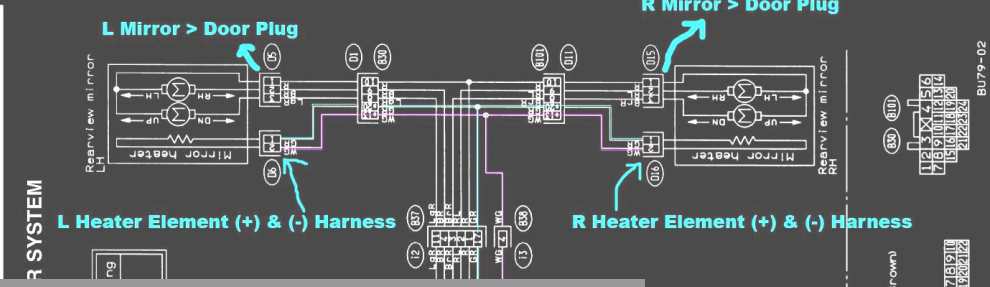

Chevy Silverado Dash Wiring Diagram And Silverado Wiring Diagram By XPMissions

Chevy silverado dash wiring diagram and silverado wiring diagram

Click to enlarge

xpmissions.com