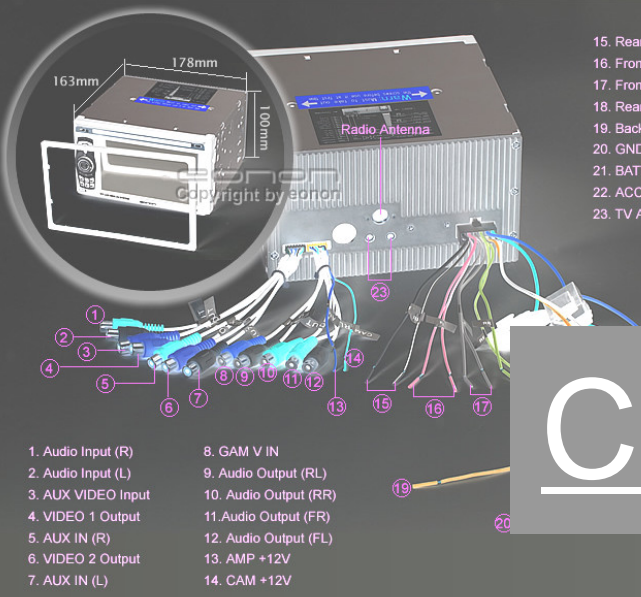

Chevy Trailblazer X Wiring Diagram And S Dash Wiring Diagram By XPMissions

Chevy trailblazer x wiring diagram and s dash wiring diagram

- 15. Rear Speaker L -/+
- 16. Front Speaker L -/+
- 17. Front Speaker R -/+
- 18. Rear Speaker R -/+
- 19. Back
- 20. GND
- 21. BATT +12V
- 22. ACC +12V
- 23. TV Antenna

- 1. Audio Input (R)
- 2. Audio Input (L)
- 3. AUX VIDEO Input
- 4. VIDEO 1 Output
- 5. AUX IN (R)
- 6. VIDEO 2 Output
- 7. AUX IN (L)
- 8. GAM V IN
- 9. Audio Output (RL)
- 10. Audio Output (RR)
- 11. Audio Output (FR)
- 12. Audio Output (FL)
- 13. AMP +12V
- 14. CAM +12V

[Click to enlarge](#)

Accessories:

Manual	1pcs	Remote controller + Battery	1EA
AV Power cable	1pcs	USB cable	1pcs
Screw	1Bag	TV Antenna	1pcs

xpmissions.com