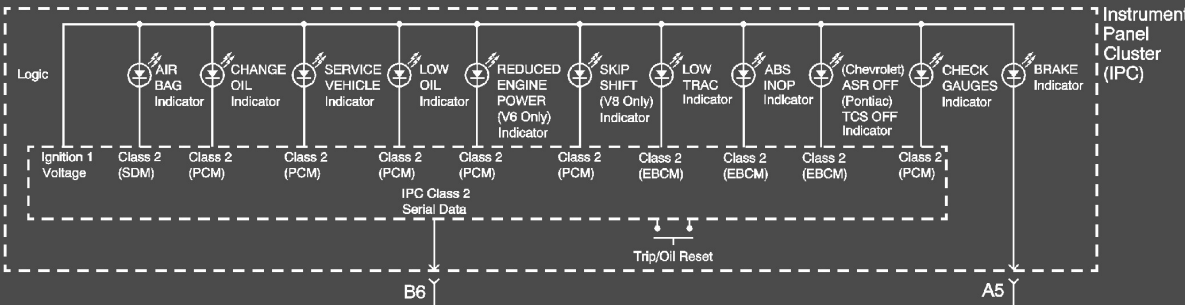

Chevy Trailer Wiring Diagram And Wiring Schematic Gauge Cluster By XPMissions

Chevy trailer wiring diagram and wiring schematic gauge cluster

[Click to enlarge](#)

0.35 TAN/WHT 33
 Brake Warning System Schematics in Hydraulic Brakes