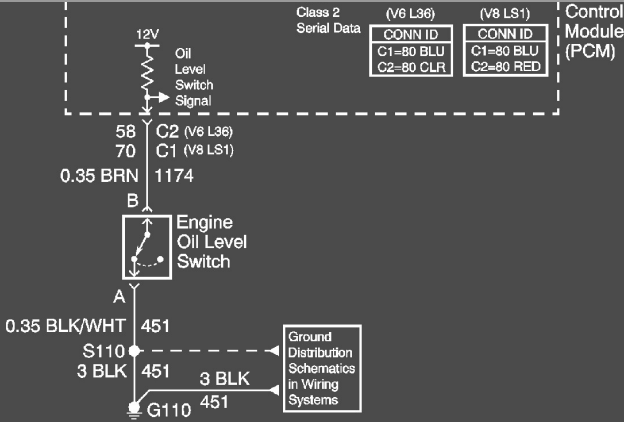

Chevy Trailer Wiring Diagram And Wiring Schematic Gauge Cluster By XPMissions

Chevy trailer wiring diagram and wiring schematic gauge cluster

[Click to enlarge](#)

0.35 TAN/WHT 33
 Brake Warning System Schematics in Hydraulic Brakes