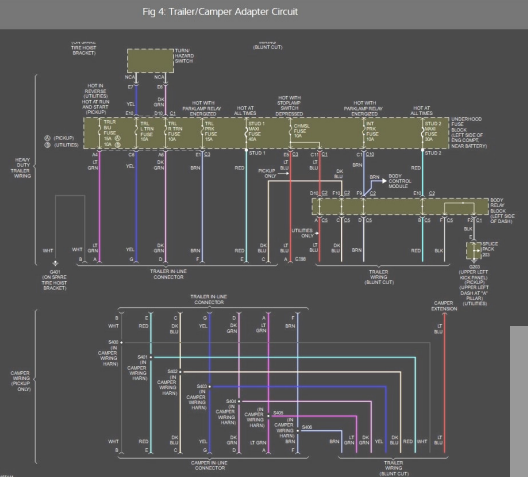

Chevy Trailer Wiring Diagram And Wiring Schematic Gauge Cluster By XPMissions

Chevy trailer wiring diagram and wiring schematic gauge cluster

[Click to enlarge](#)

0.35 TAN/WHT 33
 Brake Warning System Schematics in Hydraulic Brakes