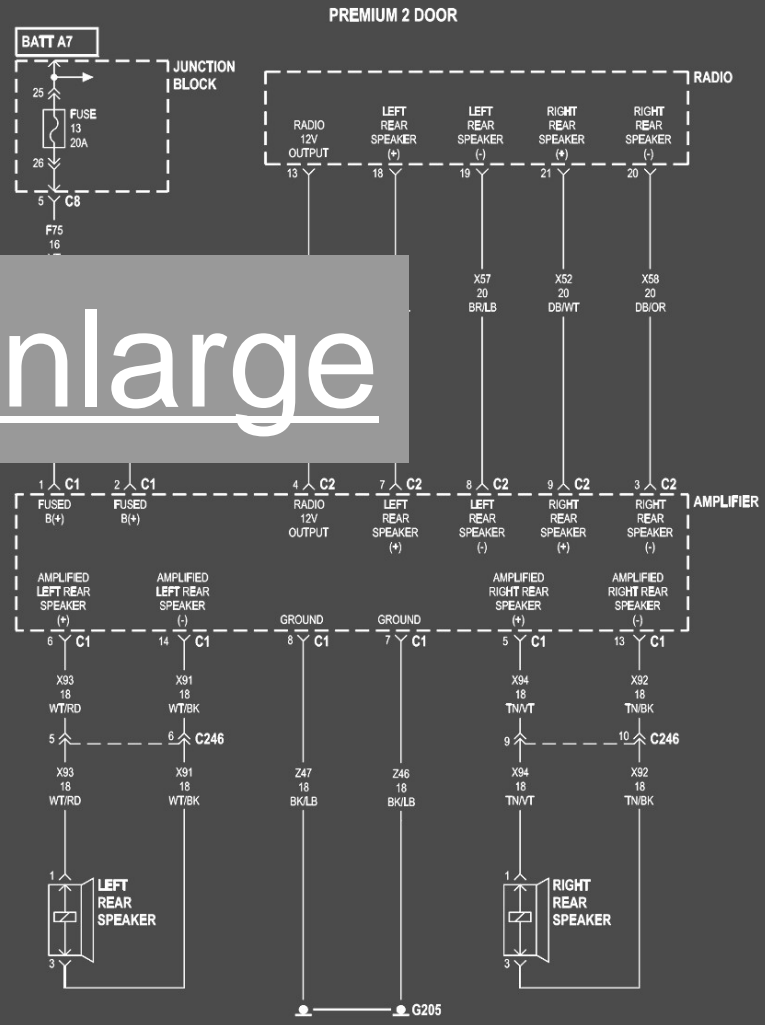

Dodge Durango Wiring Diagram And Dodge Stereo Wiring Diagram By XPMissions

Dodge durango wiring diagram and dodge stereo wiring diagram

Click to enlarge

J028W-1

AN204710