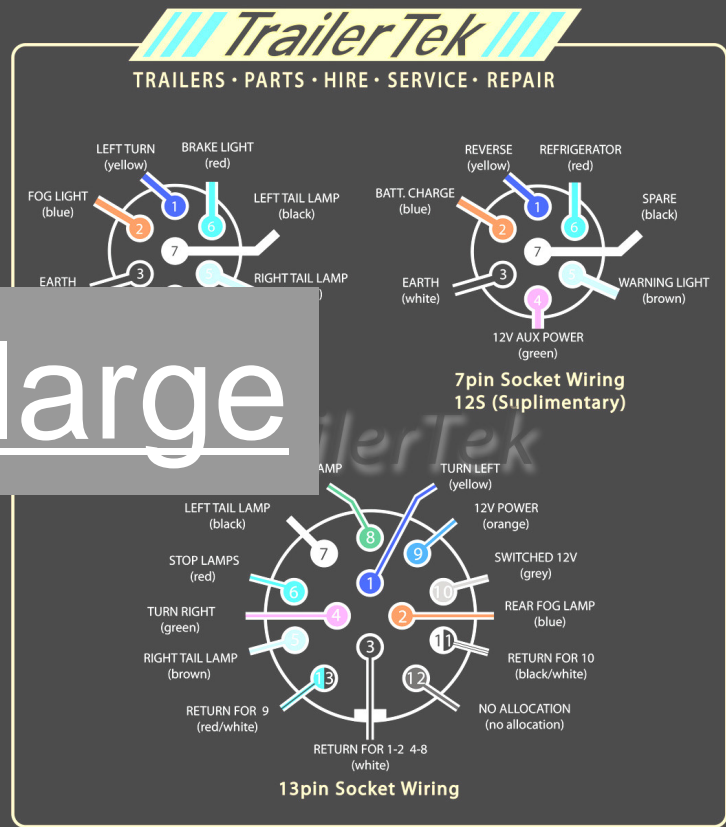

Dodge Wiring Diagram And Pin Camper Wiring Diagram By XPMissions

Dodge wiring diagram and pin camper wiring diagram

Click to enlarge

WWW.TRAILERTEK.COM MICHELDEVER STN. WINCHESTER TEL: 01962 774 988

xpmissions.com