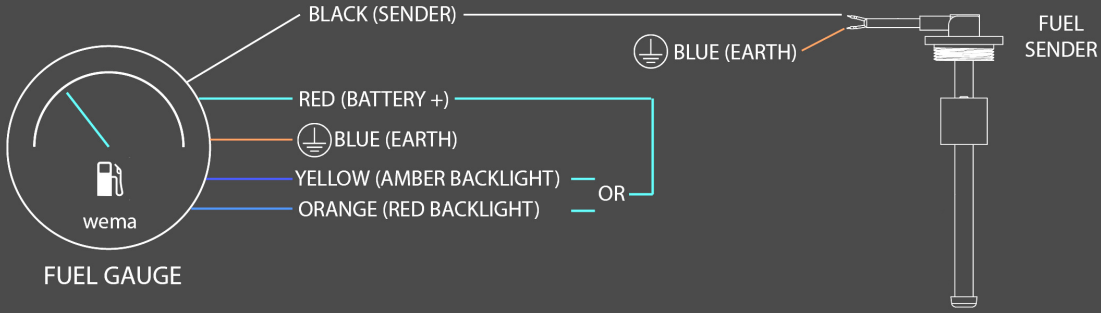

Dolphin Tach Wiring Diagram And Dolphin Quad Gauges Wiring Diagram By XPMissions

Dolphin tach wiring diagram and dolphin quad gauges wiring diagram

[Click to enlarge](#)

Classic TRUCKS

xpmissions.com