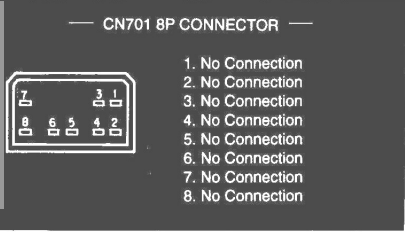

Ecobee Wiring Diagram Wiring Diagram And Pyle Radio Wiring Diagram By XPMissions

Ecobee wiring diagram wiring diagram and pyle radio wiring diagram

Mazda Miata Bose
CQ-JM1710 A/F
Matsushita

REAR VIEW AND CONNECTORS

Click to enlarge

- 4. CONB. Cont
- 5. AUX Cont. O
- 6. AUX Cont. I
- 7. BUS ⊖
- 8. BUS ⊕
- 12. Mute
- 13. ⊕TNS
- 14. Illumi. ⊖
- 15. No Connection
- 16. No Connection

xpmissions.com