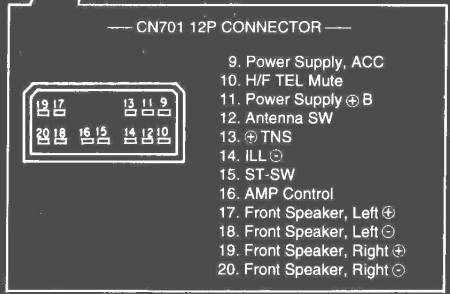

4. CONB. Cont
5. AUX Cont. O
6. AUX Cont. I
7. BUS ⊖
8. BUS ⊕
12. Mute
13. ⊕TNS
14. Illumi. ⊖
15. No Connection
16. No Connection