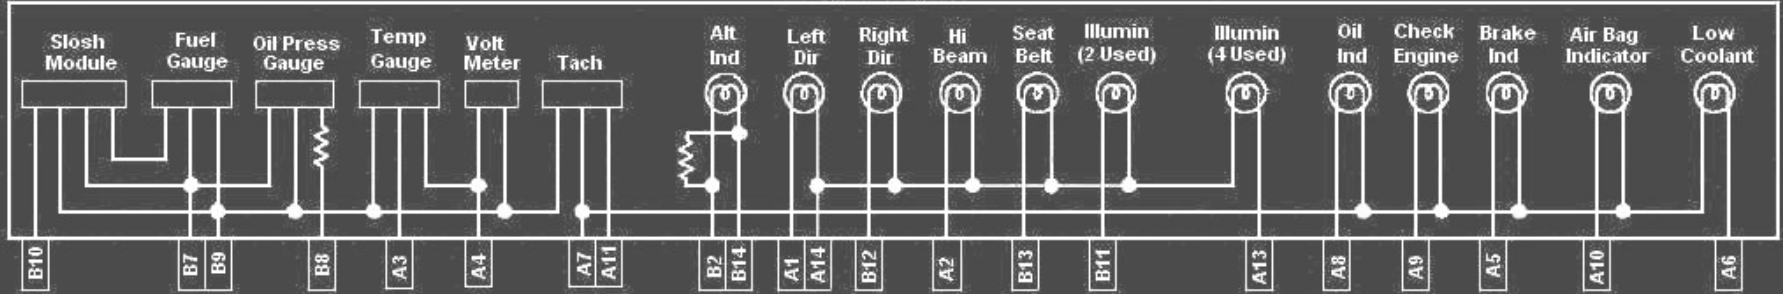

Ford F Super Duty Radio Wiring Diagram And Ford Super Duty Fuse Box Aebdeafeefb By XPMissions

Ford f super duty radio wiring diagram and ford super duty fuse box aebdeafeefb

Instrument Cluster

Click to enlarge