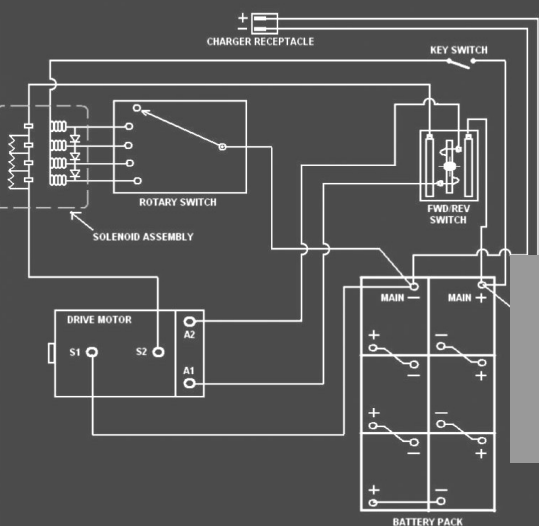

G Golf Cart Wiring Diagram Furthermore Melex Golf Cart Wiring And Volt Melex Wiring Diagram Battery By XPMissions

G golf cart wiring diagram furthermore melex golf cart wiring and volt melex wiring diagram battery

Westinghouse Wiring Diagram

Click to enlarge