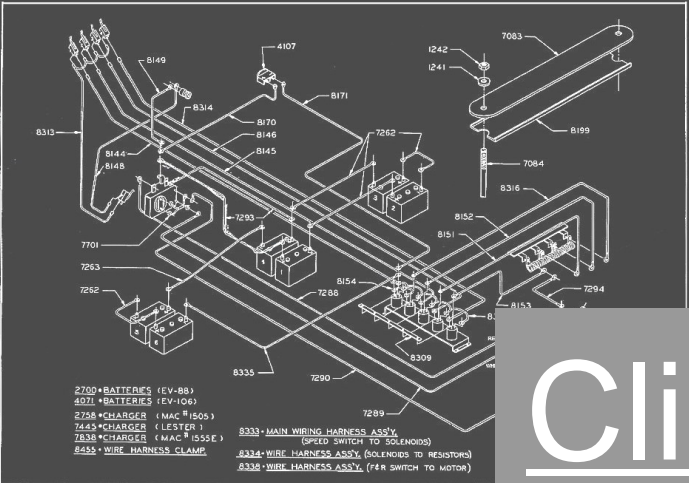

Gas Golf Cart Wiring Diagram And Melex Golf Cart Wiring Diagram Also Columbia Golf Cart Key Switch By XPMissions

Gas golf cart wiring diagram and melex golf cart wiring diagram also columbia golf cart key switch

Click to enlarge

ELECTRIC MARKETEEER
 MFG. CO., INC.
 REDLANDS, CALIF.
 120 A Pickup, Special v. Cab
 Radiation Lab., Univ. of Cal

SCALE DATE 7/27/64
 DRAWN BY FH CHECKED BY JJC

Part No.	Description	No. Req'd.	Part No.	Description	No. Req'd.
1241	5/16" Flat Washer	6	8146	*18 Blue Assy (80")	1
1242	5/16" Hex Nut	6	8148	*18 Orange Wire Assy (81")	1
2700	6 Volt Battery (EV-88)	6	8149	*18 Green Wire Assy (85")	1
2788	Charger (MAC 1505)	1	8151	*10 White Wire Assy (13")	1
4071	6 Volt Battery (EV-106)	6	8152	*10 Red Wire Assy (16")	1
4107	Charger Receptacle	1	8153	*6 Black Wire Assy (21")	1
7083	Battery Hold-Down	3	8154	*18 Red Wire Assy (4")	1
7084	*1" Bolt	6	8170	*10 Red Wire Assy (15")	1
7262	*6 Battery Wire (Short)	4	8171	*10 Yellow Wire Assy (22")	1
7263	*6 Battery Wire (Long)	1	8199	Battery Hold-Down Insulator	3
7288	*6 Red Wire Assy (88")	1	8309	Bus Bar (Solenoid)	1
7289	*6 White Wire Assy (45")	1	8313	Wire Assembly Yellow	1
7290	*6 Black Wire Assy (46")	1	8314	Wire Assembly Black (80")	1
7293	*6 Red Wire Assy (19")	2	8315	*18 Yellow Assy (Solenoid)	1
7294	*6 Black Wire Assy (19")	1	8316	Wire Assembly First Speed	1
7445	Charger (Lester)	1	8333	Main Wiring Harness Assy	1
7701	F & R Rotor Harness Assy	1	8334	Wire Harness Assy	1
7838	Charger (Mac 1555E)	1	8338	Wire Harness Assy	1
8144	*18 Red Wire Assy (76")	1	8455	Wire Harness Clamp	3
8145	*18 White Wire Assy (78")	1			

Club Car - 1976 thru 1978

Master Switch
 Key Switch
 Reversing Switch
 Batteries
 Motor
 Lockout Switch