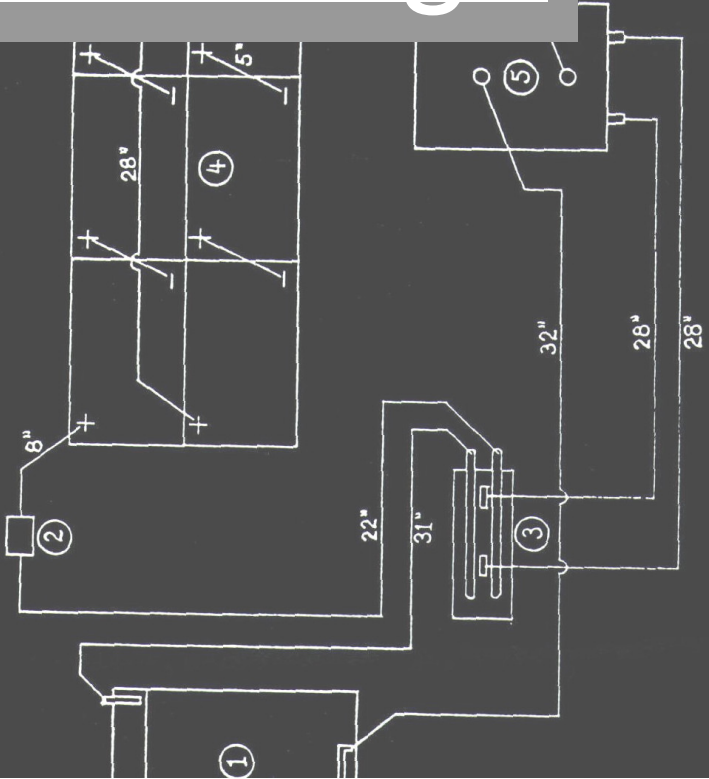

Gas Golf Cart Wiring Diagram And Melex Golf Cart Wiring Diagram Also Columbia Golf Cart Key Switch By XPMissions

Gas golf cart wiring diagram and melex golf cart wiring diagram also columbia golf cart key switch

Click to enlarge

ELECTRIC MARKETEEER
 MFG. CO., INC.
 REDLANDS, CALIF.
 120 A Pickup, Special v. Cab
 Radiation Lab., Univ. of Cal

SCALE DATE 7/27/64
 DRAWN BY FH CHECKED BY JJC

Part No.	Description	No. Req'd.	Part No.	Description	No. Req'd.
1241	5/16" Flat Washer	6	8146	*18 Blue Assy (80")	1
1242	5/16" Hex Nut	6	8148	*18 Orange Wire Assy (81")	1
2700	6 Volt Battery (EV-88)	6	8149	*18 Green Wire Assy (85")	1
2788	Charger (MAC 1505)	1	8151	*10 White Wire Assy (13")	1
4071	6 Volt Battery (EV-106)	6	8152	*10 Red Wire Assy (16")	1
4107	Charger Receptacle	1	8153	*6 Black Wire Assy (21")	1
7083	Battery Hold-Down	3	8154	*18 Red Wire Assy (4")	1
7084	*1" Bolt	6	8170	*10 Red Wire Assy (15")	1
7262	*6 Battery Wire (Short)	4	8171	*10 Yellow Wire Assy (22")	1
7263	*6 Battery Wire (Long)	1	8199	Battery Hold-Down Insulator	3
7288	*6 Red Wire Assy (88")	1	8309	Bus Bar (Solenoid)	1
7289	*6 White Wire Assy (45")	1	8313	Wire Assembly Yellow	1
7290	*6 Black Wire Assy (46")	1	8314	Wire Assembly Black (80")	1
7293	*6 Red Wire Assy (19")	2	8315	*18 Yellow Assy (Solenoid)	1
7294	*6 Black Wire Assy (19")	1	8316	Wire Assembly First Speed	1
7445	Charger (Lester)	1	8333	Main Wiring Harness Assy	1
7701	F & R Rotor Harness Assy	1	8334	Wire Harness Assy	1
7838	Charger (Mac 1555E)	1	8338	Wire Harness Assy	1
8144	*18 Red Wire Assy (76")	1	8455	Wire Harness Clamp	3
8145	*18 White Wire Assy (78")	1			

Club Car - 1976 thru 1978

Master Switch
 Key Switch
 Reversing Switch
 Batteries
 Motor
 Lockout Switch