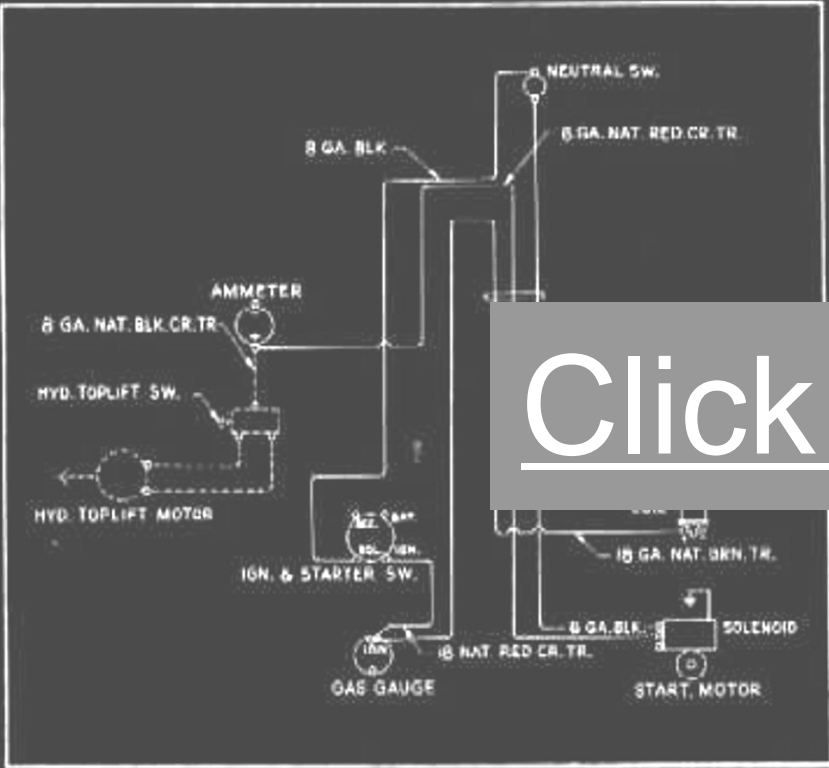

Gm Window Switch Wiring Diagram For Chevy And Wiring Diagram For Odometer By XPMissions

Gm window switch wiring diagram for chevy and wiring diagram for odometer

Click to enlarge

Fig. 8—1951-52 Additional Wiring (Convertible)