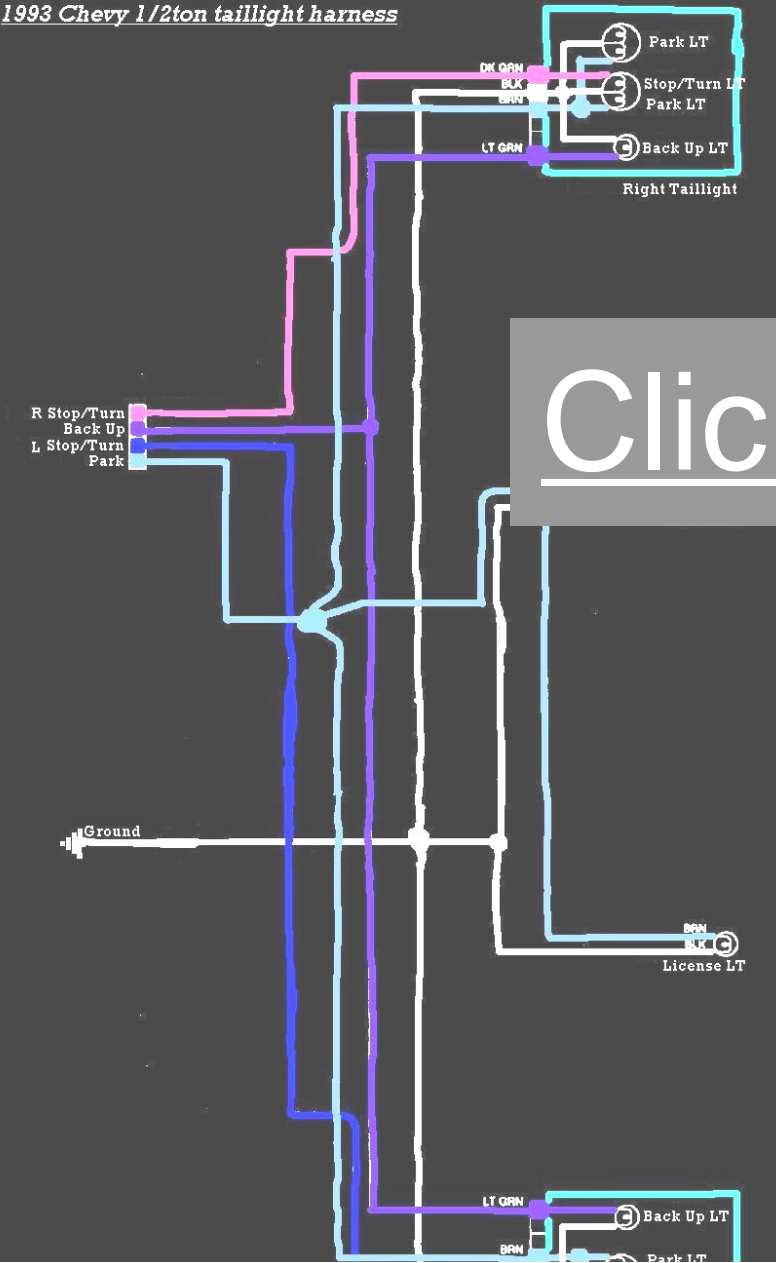

# **Gmc Sierra Tail Light Wiring Diagram And Chevy Suburban Tail Light Wiring Diagram By XPMissions**

# Gmc sierra tail light wiring diagram and chevy suburban tail light wiring diagram

1993 Chevy 1/2ton taillight harness

Click to enlarge

1988 General Motors 'C' & 'K' SERIES PICKUPS (Cont.)