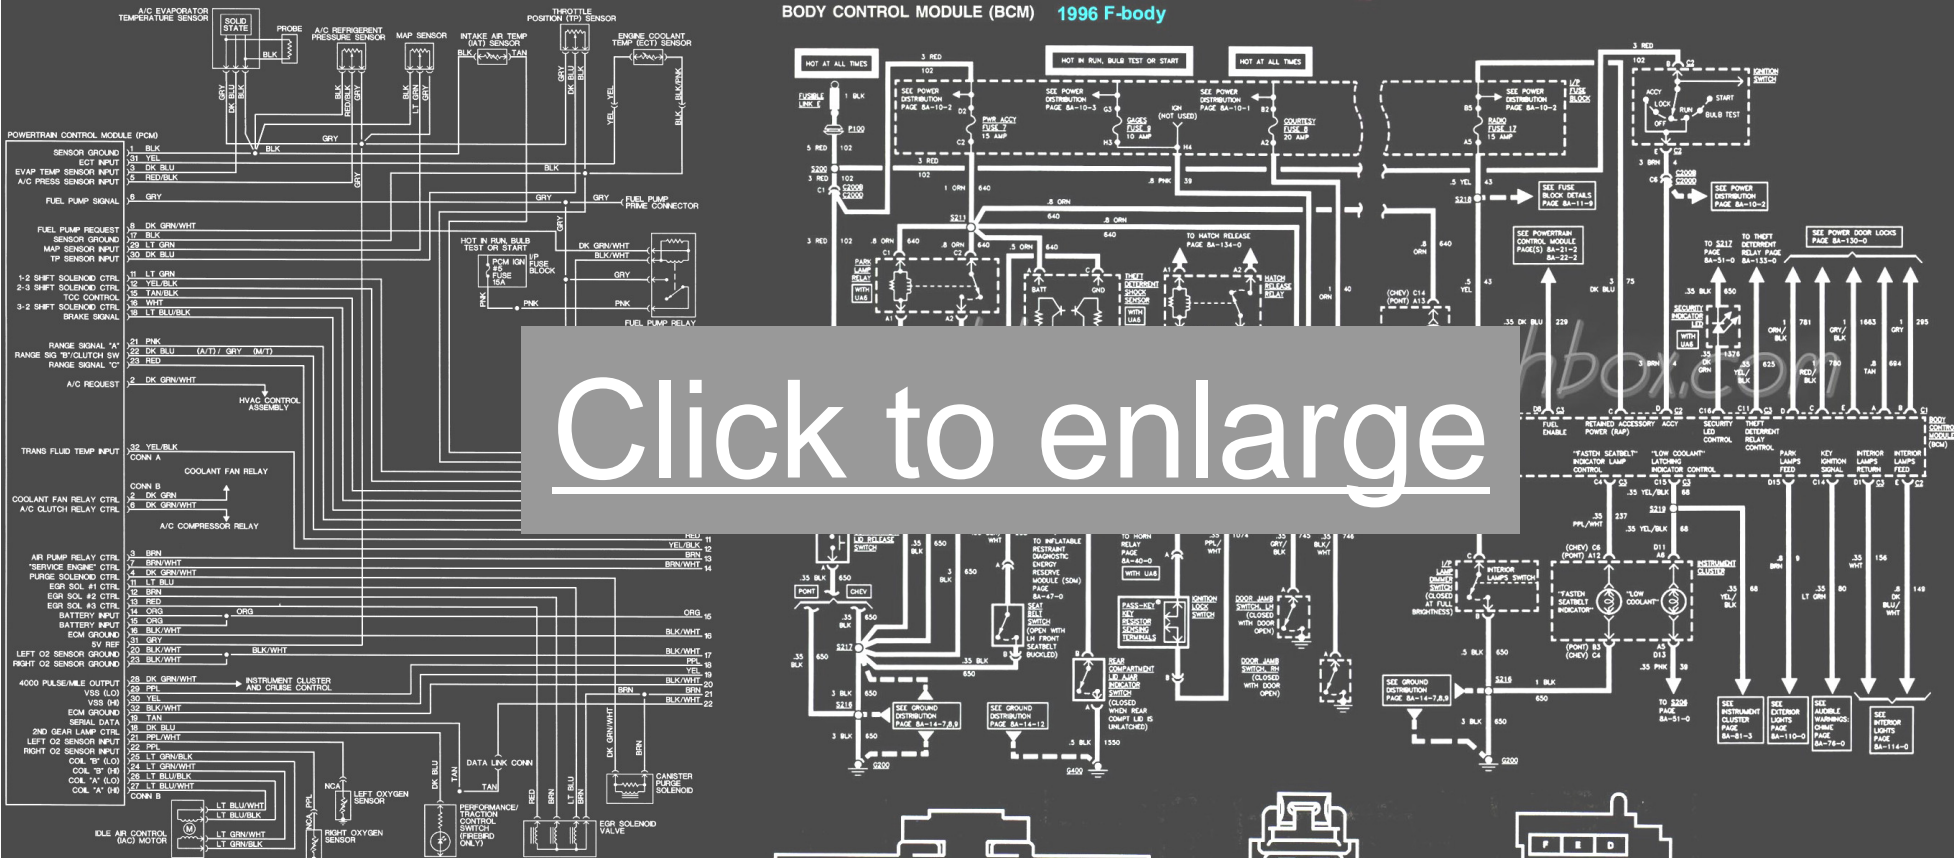

Gmc Truck Wiring Diagram And Chevy Wiring Diagram By XPMissions

Gmc truck wiring diagram and chevy wiring diagram

Click to enlarge

12110207
32 - WAY F MICRO - PACK 100 SERIES
BLU
BODY CONTROL MODULE (BCM) **C3**