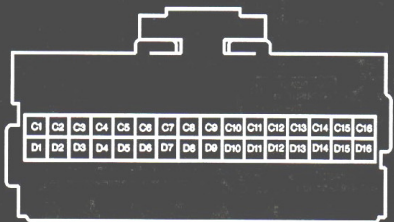

Gmc Truck Wiring Diagram And Chevy Wiring Diagram By XPMissions

Gmc truck wiring diagram and chevy wiring diagram

Click to enlarge

12110207
32 - WAY F MICRO - PACK 100 SERIES
BLU
BODY CONTROL MODULE (BCM) **C3**

12064752
6 - WAY F METRI - PACK 280 SERIES
BLK
BODY CONTROL MODULE (BCM) **C2**

12089527
6 - WAY F METRI - PACK 280 SERIES
GRN
BODY CONTROL MODULE (BCM) **C1**