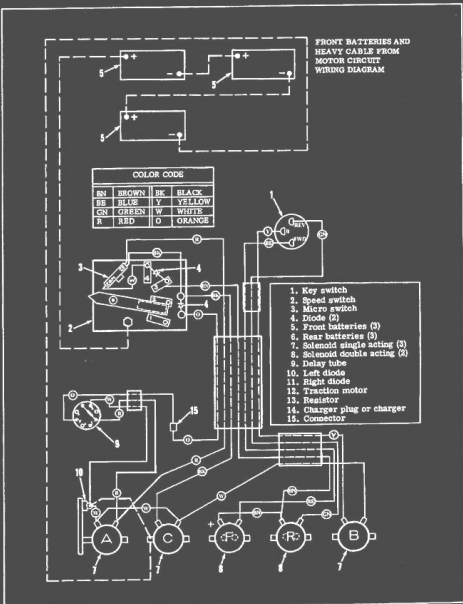

# Harley davidson golf harley davidson golf cart wiring diagram and melex golf cart wiring diagram

Figure 6-31. 1972-1975 Model DE and DE-4 Wiring Diagram - 16 Gage Wire Control Circuit 6-23

xpmissions.com