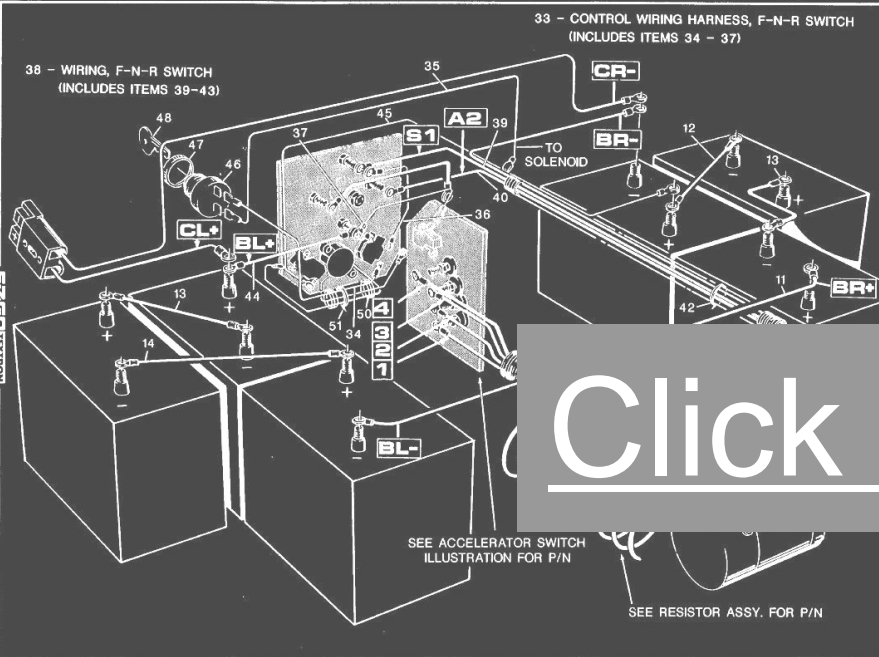

Melex Golf Cart Wiring Diagram And Melex Golf Cart Battery Wiring Diagram By XPMissions

Melex golf cart wiring diagram and melex golf cart battery wiring diagram

Click to enlarge

ITEM	PART NUMBER	DESCRIPTION	QTY. USED
G01			
1	74564	Drive Motor	1
2	3979C22G01	Speed Control and Switch Ass'y., Complete	1
3	60013	Battery, 170 A.H.	4
5	06BLK0090DD	Lead Ass'y. — Battery Jumper	2
6	3979C24A01	Parallel Series Switch Ass'y.	1
7	70598	Battery Charger	1
8	80529	Horn Switch	1
9	16BLK0200BE	Lead Ass'y — Horn to Horn Switch	1
10	3979C21A01	Forward/Reverse Switch Ass'y.	1
11	60141	Horn	1
12	16BLK0370DE	Lead Ass'y. — Horn to Battery	1
G02			
1	74564	Drive Motor	1
2	3979C22G01	Speed Control and Switch Ass'y., Complete	1
3	60013	Battery, 170 A.H.	4
5	06BLK0090DD	Lead Ass'y. — Battery Jumper	2
6	3979C24A01	Parallel Series Switch Ass'y.	1
8	80529	Horn Switch	1
9	16BLK0200BE	Lead Ass'y — Horn to Horn Switch	1
10	3979C21A01	Forward/Reverse Switch Ass'y.	1
11	60141	Horn	1
12	16BLK0370DE	Lead Ass'y. — Horn to Battery	1
13	2907B64A01	Charger Receptacle Ass'y.	1
14	70608	Battery Charger	1