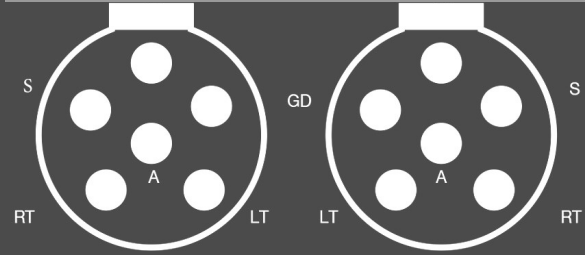

R R Trailer Wiring Diagram And Bmw Xi Radio Wiring Diagram By XPMissions

R r trailer wiring diagram and bmw xi radio wiring diagram

FELLING TRAILERS WIRING DIAGRAMS

7 RV

Plug Says	Trailer Wired	Function
White	White	Common Ground
Center Pole	Red	Back-up Lights
Green	Brown	Tail Markers
Blue	Blue	Electric Brake
Brown	Green	RT Turn/Stop
Red	Yellow	LT Turn/Stop
Black	Black	Battery Charger

Click to enlarge

6 Round

Plug Says	Trailer Wired	Function
Yellow (LT)	Yellow (LT)	Left Turn/Stop
Green (RT)	Green (RT)	Right Turn/Stop
Blue (S)	Blue (S)	Electric Brake
White (GD)	White (GD)	Ground
Brown (TM)	Brown (TM)	Tail/Marker
Black (A)	Black (A)	Auxiliary

4 Flat

Trailer	Tow Vehicle
White	Ground
Brown	Tail Marker
Yellow	Left Turn/Stop
Green	Right Turn/Stop

7 Semi

Plug Says	Trailer Wired	Function
Yellow	Yellow	Left Turn
Green	Green	Right Turn
Brown	Brown	Tail/Marker
White	White	Common Ground