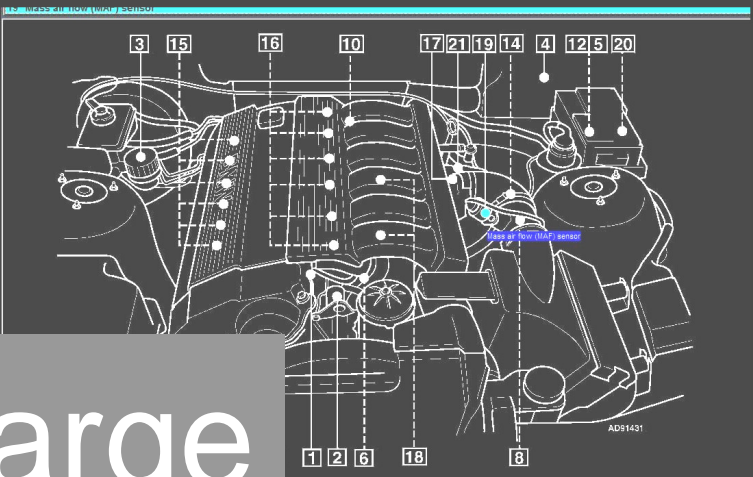

R R Trailer Wiring Diagram And Bmw Xi Radio Wiring Diagram By XPMissions

R r trailer wiring diagram and bmw xi radio wiring diagram

FELLING TRAILERS WIRING DIAGRAMS

7 RV

Plug Says	Trailer Wired	Function
White	White	Common Ground
Center Pole	Red	Back-up Lights
Green	Brown	Tail Markers
Blue	Blue	Electric Brake
Brown	Green	RT Turn/Stop
Red	Yellow	LT Turn/Stop
Black	Black	Battery Charger

Click to enlarge

6 Round

Plug Says	Trailer Wired	Function
Yellow (LT)	Yellow (LT)	Left Turn/Stop
Green (RT)	Green (RT)	Right Turn/Stop
Blue (S)	Blue (S)	Electric Brake
White (GD)	White (GD)	Ground
Brown (TM)	Brown (TM)	Tail/Marker
Black (A)	Black (A)	Auxiliary

4 Flat

Trailer	Tow Vehicle
White	Ground
Brown	Tail Marker
Yellow	Left Turn/Stop
Green	Right Turn/Stop

7 Semi

Plug Says	Trailer Wired	Function
Yellow	Yellow	Left Turn
Green	Green	Right Turn
Brown	Brown	Tail/Marker
White	White	Common Ground