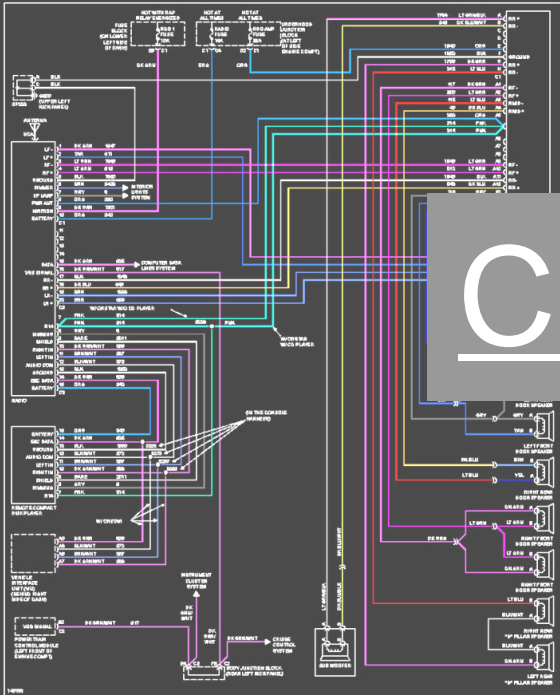

Silverado Pin Trailer Wiring Diagram And Chevy Silverado Tail Light Wiring Diagram By XPMissions

Silverado pin trailer wiring diagram and chevy silverado tail light wiring diagram

2001 Chevrolet Tahoe
SYSTEM WIRING DIAGRAMS
Fig. 78: Radio Circuits, Premium Radio