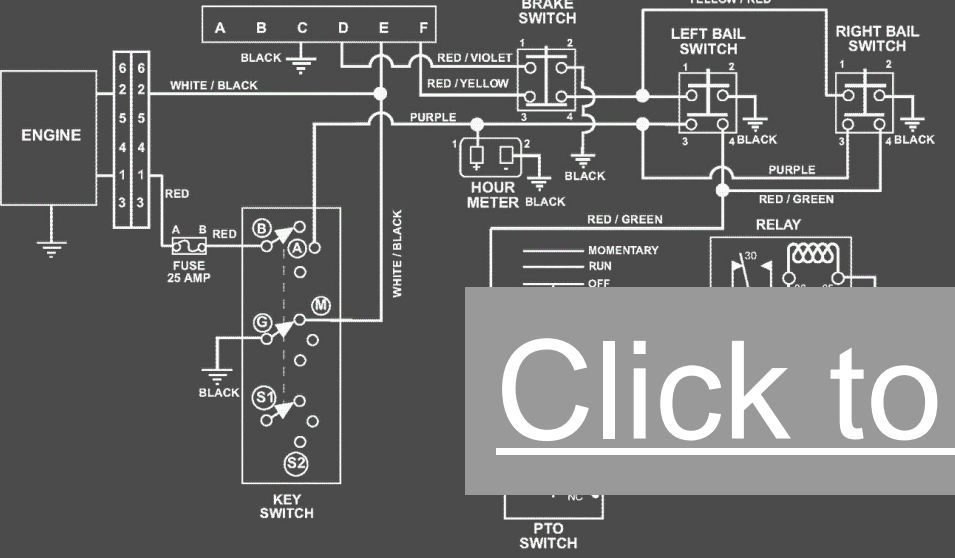

# V Wiring Diagram And Saab Wiring Diagram By XPMissions

# V wiring diagram and saab wiring diagram

Model 988116, 120, 314

Click to enlarge

Model 988117