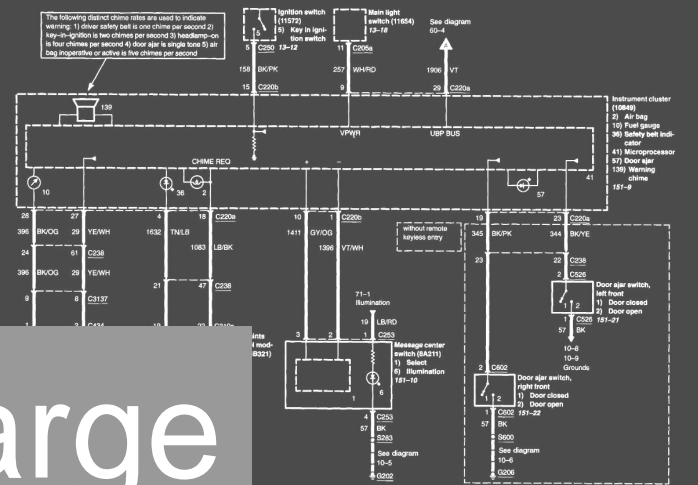

Vdo digital speedometer wiring diagram and dolphin quad gauges wiring diagram

WIRING DIAGRAM FOR SMITHS CLASSIC

Click to enlarge

xpmissions.com