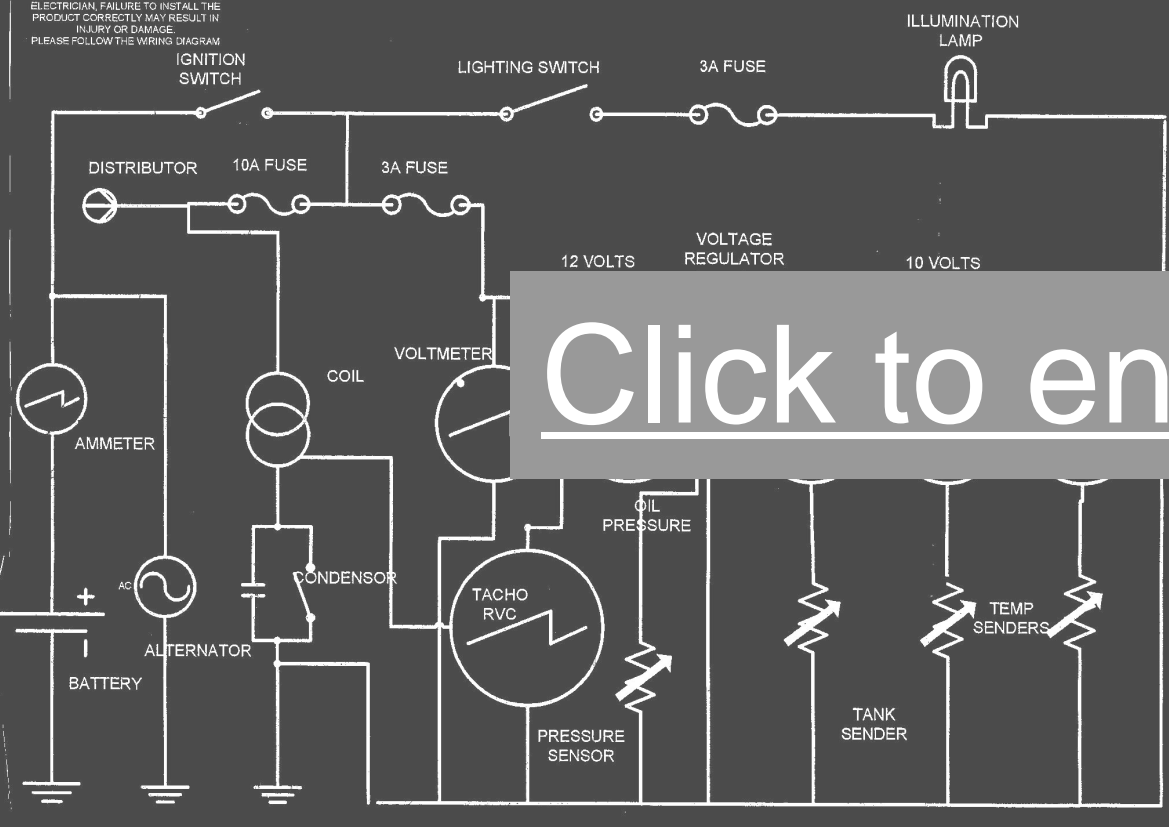

Vdo digital speedometer wiring diagram and dolphin quad gauges wiring diagram

WIRING DIAGRAM FOR SMITHS CLASSIC

Click to enlarge

xpmissions.com