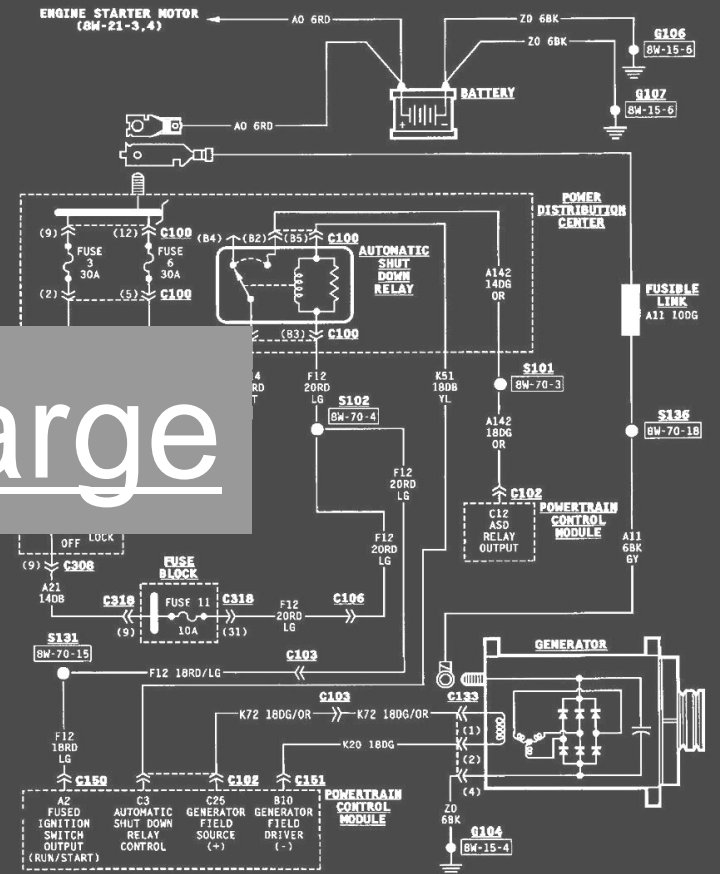

Vw Eurovan Wiring Diagram And Jeep Wrangler Stereo Wiring Diagram By XPMissions

Vw eurovan wiring diagram and jeep wrangler stereo wiring diagram

- 2.5L ENGINE
- 1. Fuel Pump Relay
 - 2. B+ Latch Relay
 - 3. Diagnostic Connectors
 - 4. Cannister Purge/EGR Solenoid
 - 5. Blower Motor
 - 6. Ignition Module
 - 7. Electronic Control Unit (ECU)

Click to enlarge

19. Starter Relay

xpmissions.com