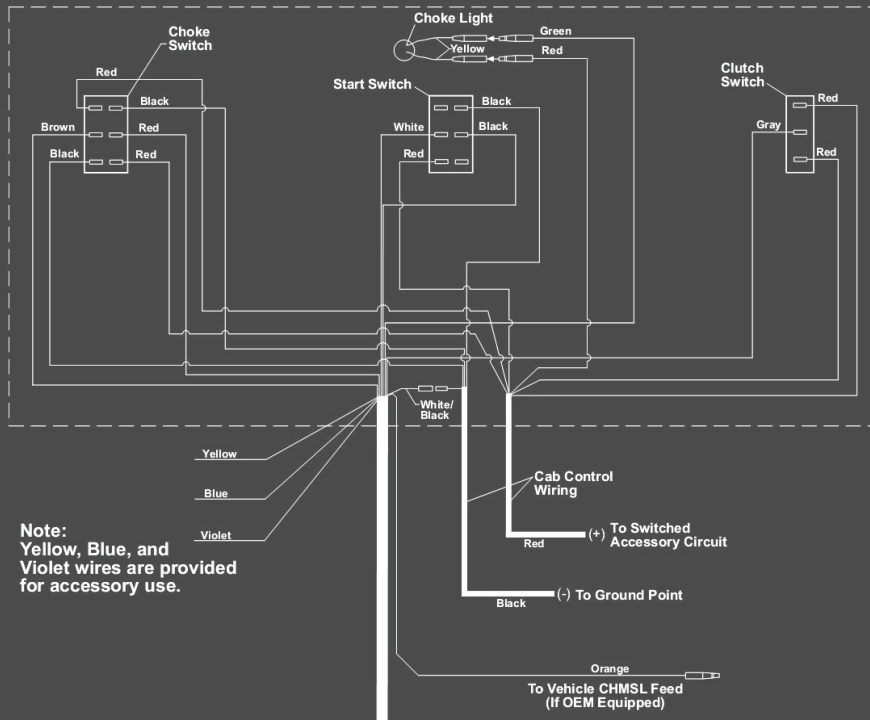

Western Ice Breaker Wiring Diagram And Meyer Snow Plow Pump Wiring Diagram By XPMissions

Western ice breaker wiring diagram and meyer snow plow pump wiring diagram

CAB CONTROL WIRING DIAGRAM - 11 PIN HARNESS

11 Pin Harness Wire Locations and Colors

Click to enlarge

Note: Yellow, Blue, and Violet wires are provided for accessory use.

E-47 & E-57 Exploded View