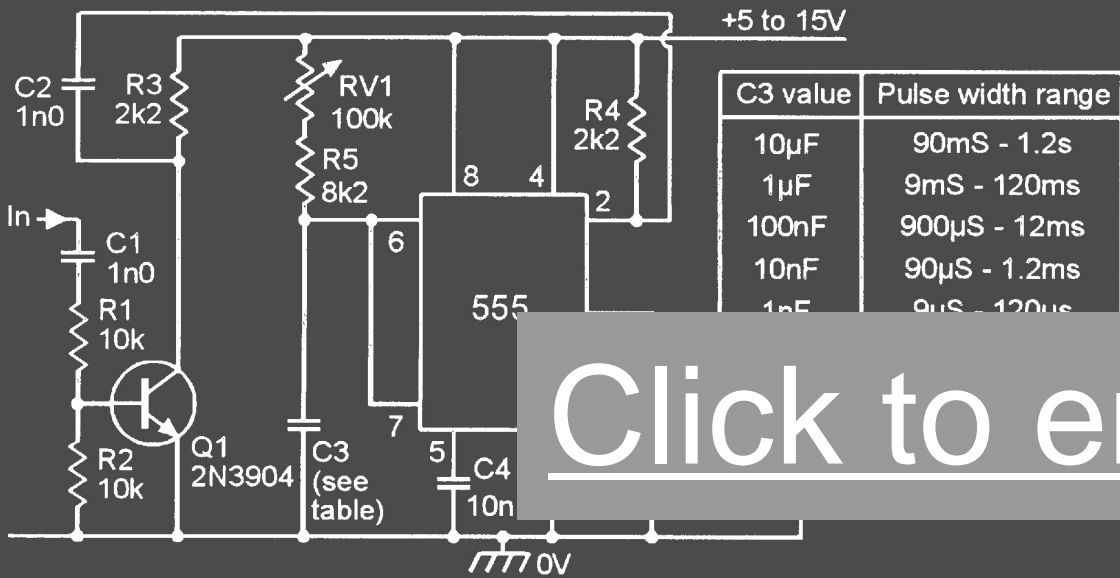

# Wiring Diagram For Dolphin Gauges And Dolphin Fuel Gauge Wiring Diagram By XPMissions

Wiring diagram for dolphin gauges and dolphin fuel gauge wiring diagram

C3 value	Pulse width range
10μF	90mS - 1.2s
1μF	9mS - 120ms
100nF	900μS - 12ms
10nF	90μS - 1.2ms
1nF	9μS - 120μs