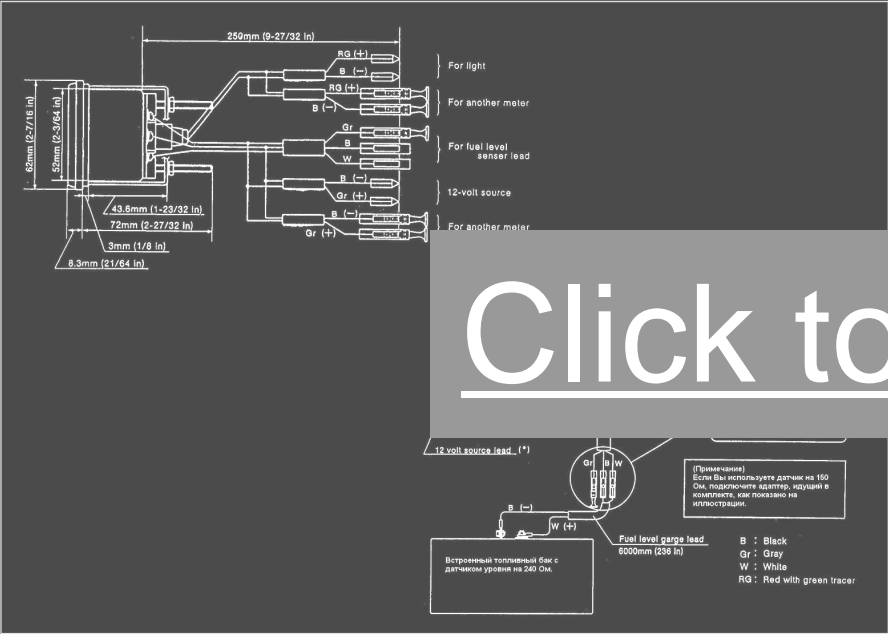

Wiring diagram for dolphin gauges and mustang wiper wiring diagram

Click to enlarge

1969 MUSTANG INSTRUMENT PANEL WITH ALTERNATOR CHARGING SYSTEM 2.1