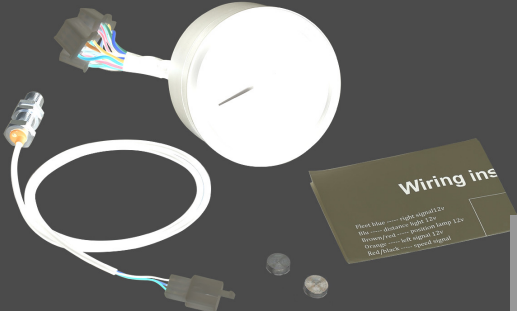

Wiring Diagram For Odometer And Dolphin Gauges Wiring Diagram By XPMissions

Wiring diagram for odometer and dolphin gauges wiring diagram

Click to enlarge