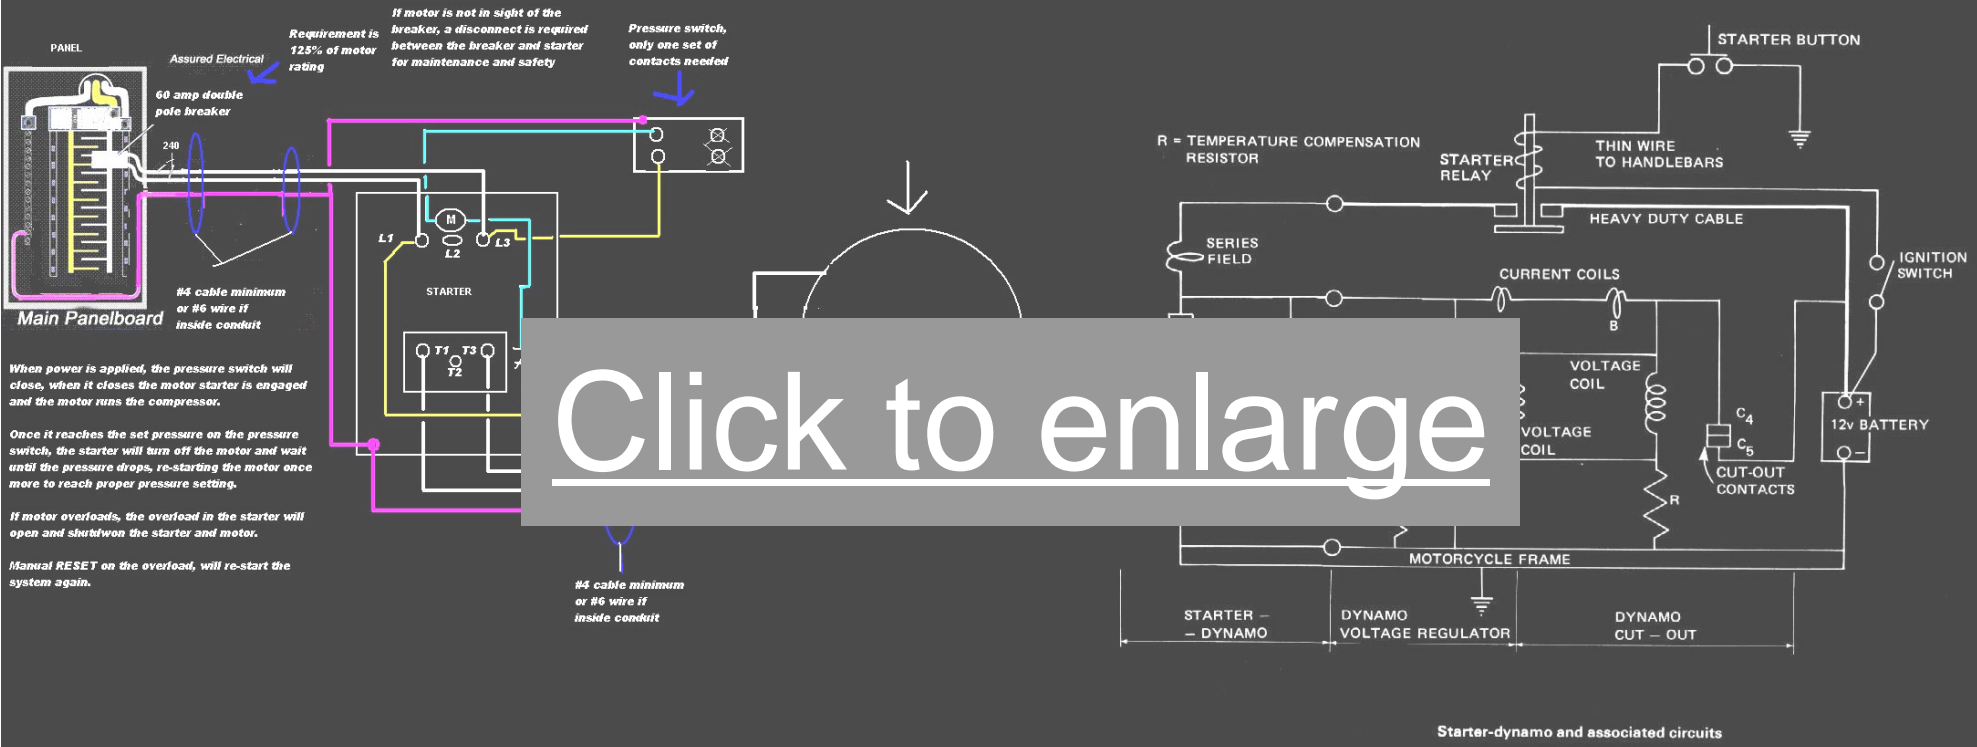

Yamaha Dt Wiring Diagram Eaaffccdce And Kawasaki Enduro Wiring Schematic By XPMissions

Yamaha dt wiring diagram eaaffccdc and kawasaki enduro wiring schematic

Click to enlarge

xpmissions.com