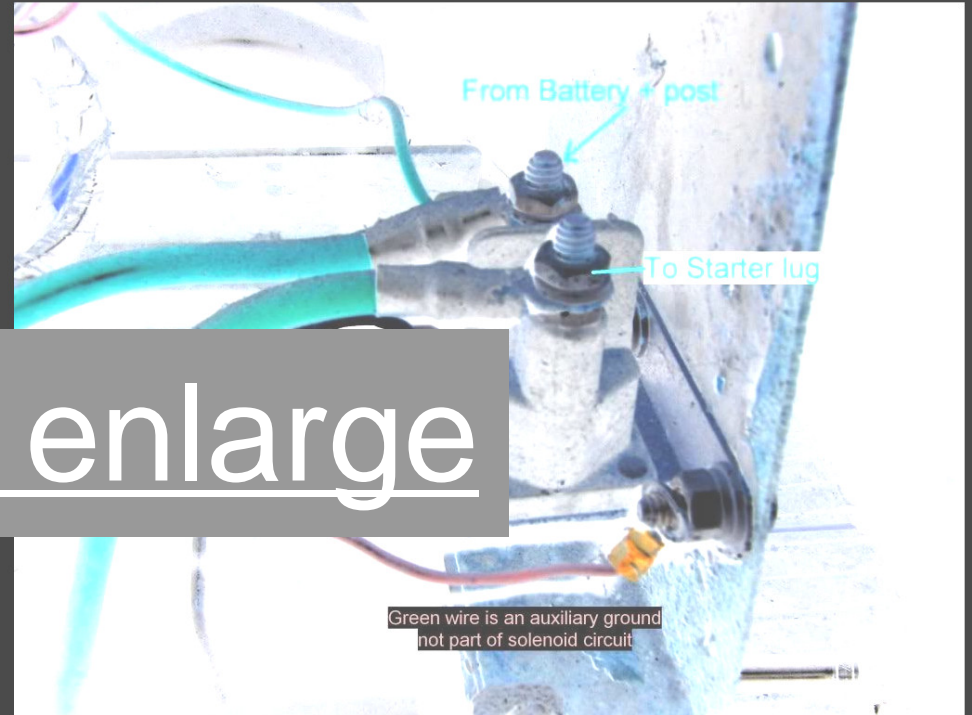

Yamaha G Golf Cart Solenoid Wiring Diagram And Melex Golf Cart Solenoid Wiring Diagram By XPMissions

Yamaha g golf cart solenoid wiring diagram and melex golf cart solenoid wiring diagram

TRANSMISSION 1